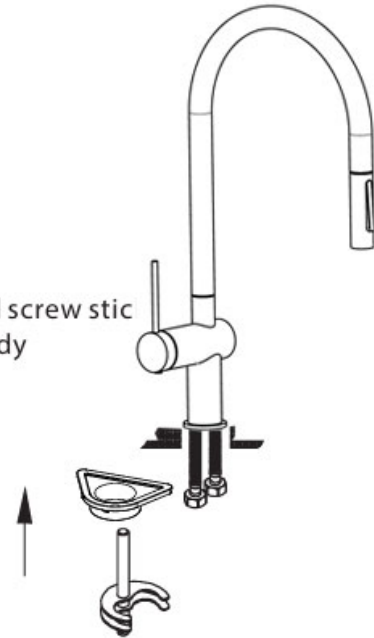

Installing instruction

Step 1. Check all spare parts ready

Step 2. Install inlet pipe to faucet body

Step 3. Install screw stic to faucet body

Useage function instruction