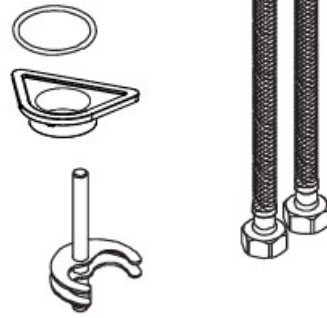

Installing instruction

Step 1. Check all spare parts ready

Step 2. Install inlet pipe to faucet body

Step 3. Install screw stic to faucet body

Useage function instruction