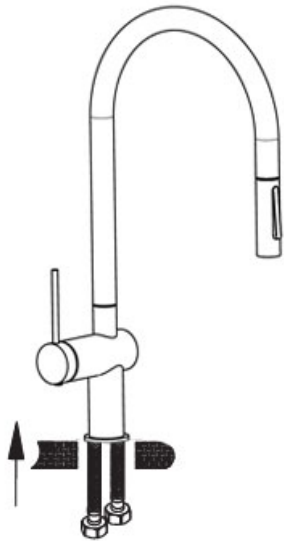

Installing instruction

Step 1. Check all spare parts ready

Step 2. Install inlet pipe to faucet body

Step 3. Install screw stic to faucet body

Useage function instruction