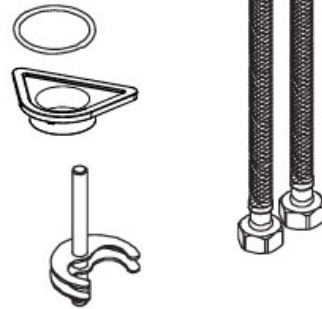

Installing instruction

Step 1. Check all spare parts ready

Step 2. Install inlet pipe to faucet body

Step 3. Install screw stick to faucet body

Useage function instruction