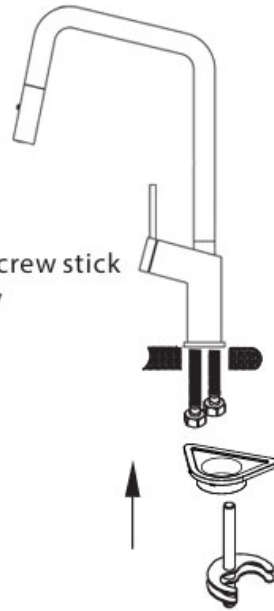

Installing instruction

Step 1. Check all spare parts ready

Step 2. Install inlet pipe to faucet body

Step 3. Install screw stick to faucet body

Useage function instruction