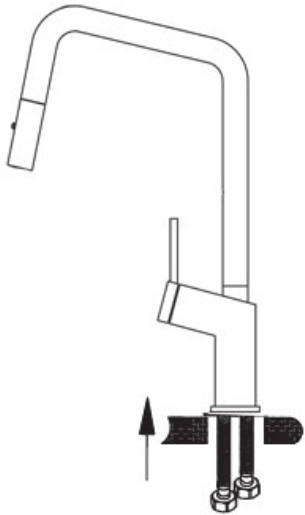

Installing instruction

Step 1. Check all spare parts ready

Step 2. Install inlet pipe to faucet body

Step 3. Install screw stick to faucet body

Useage function instruction