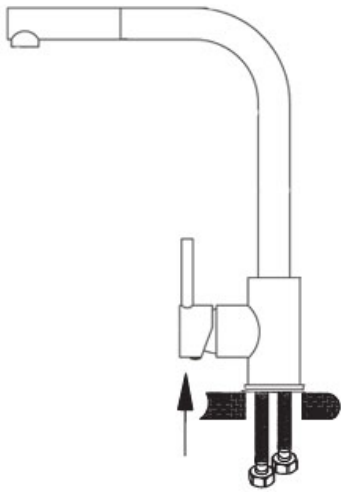

## Installing instruction

Step 1. Check all spare parts ready

Step 2. Install inlet pipe to faucet body

Step 3. Install screw stick to faucet body