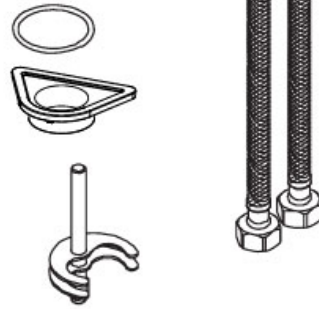

## Installing instruction

Step 1. Check all spare parts ready

Step 2. Install inlet pipe to faucet body

Step 3. Install screw stick to faucet body