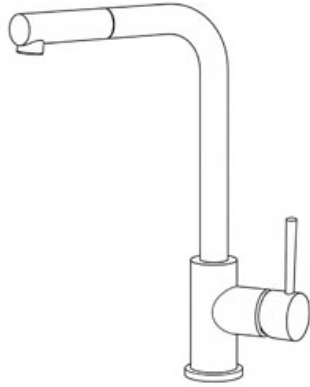

## Installing instruction

Step 1. Check all spare parts ready

Step 2. Install inlet pipe to faucet body

Step 3. Install screw stick to faucet body