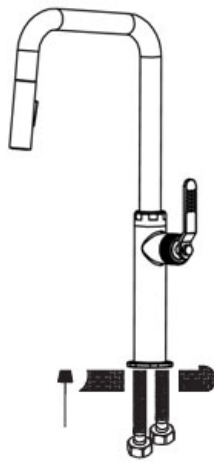

## Installing instruction

Step 1. Check all spare parts ready

Step 2. Install inlet pipe to faucet body

Step 3. Install screws to faucet body