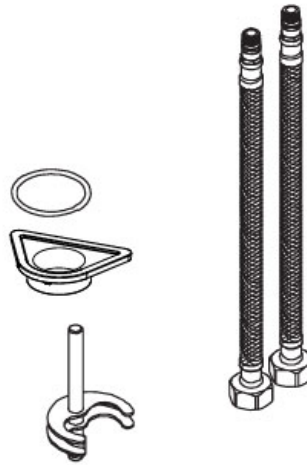

## Installing instruction

Step 1. Check all spare parts ready

Step 2. Install inlet pipe to faucet body

Step 3. Install screws to faucet body