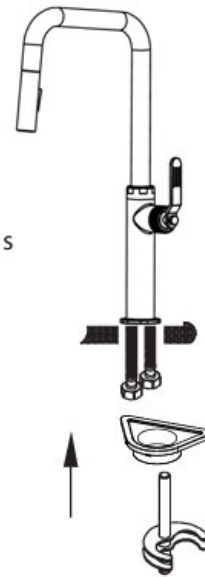

## Installing instruction

Step 1. Check all spare parts ready

Step 2. Install inlet pipe to faucet body

Step 3. Install screws to faucet body